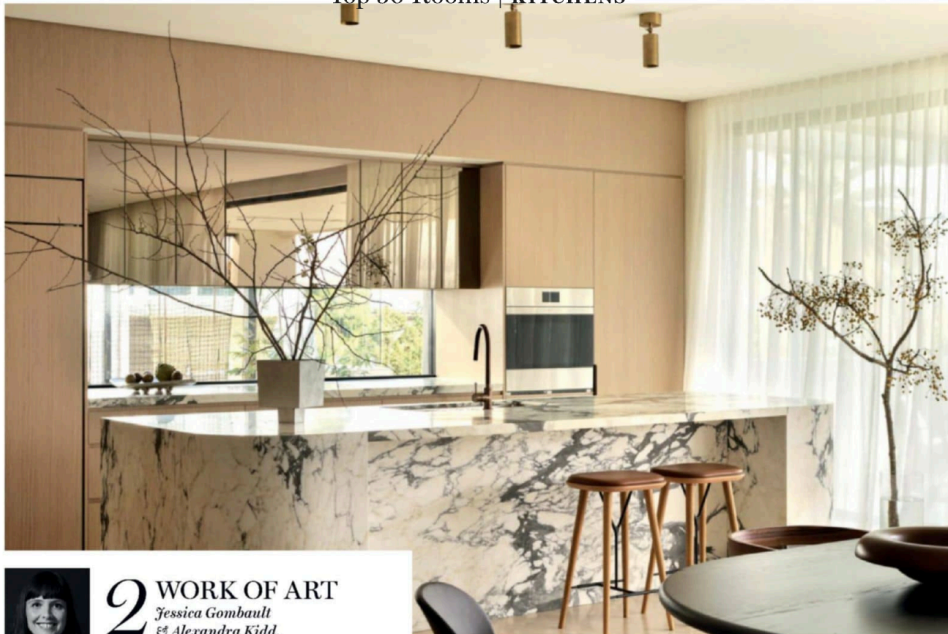

Top 50 Rooms | KITCHENS

2 WORK OF ART

Jessica Gombault
& Alexandra Kidd,

ALEXANDRA KIDD INTERIOR DESIGN,
POTTS POINT, NSW

The brief: serene and sophisticated. The result: “an open, airy space that is both a culinary haven and a stylish gathering spot,” says Jessica, who worked with architect Bevan Boss on this home. Warm timber veneer joinery provides seamless storage, while large windows and sliding doors flood the room with natural light. The owners say that their favourite feature is “the stunning marble island, which not only serves as a workspace but as a piece of art.” alexandrakidd.com.

3 WELCOME HOME

Keen entertainers, the owners wanted their kitchen to be a gathering place for friends and family. Louise, who worked with Nick Kent Design, strategised to obscure clutter yet keep the space open. “With pocket doors concealing the prep area and benchtop appliances hidden behind, the kitchen successfully allows the cook to be simultaneously catering for and engaged with their guests.” An undulating concrete ceiling draws the eye down to warm timber joinery, a striking natural stone splashback, then to a tactile zinc-wrapped island. louisewalsh.com.au.